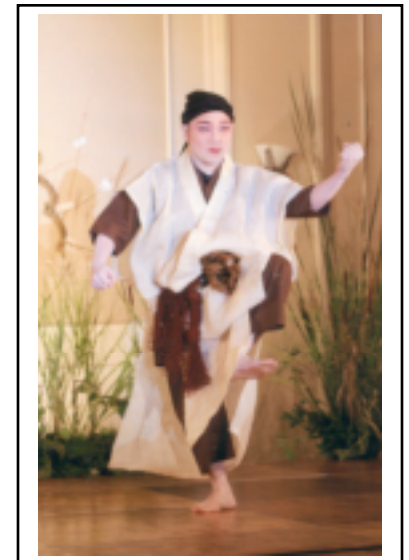

## PROGRAM

- Ryukyu Classical & Modern Dance  
(San Mateo Dance Studio)
- Okinawan Sanshi (3 string) Music  
(San Jose Sanshikai)
- Eisa Taiko (Okinawan Drum)  
(Modern Music by Master Makishi)

Ryusei Hon'ryu Chikahokai was founded in 1997 by Ryukyu dancer, Tomoko Makishi.